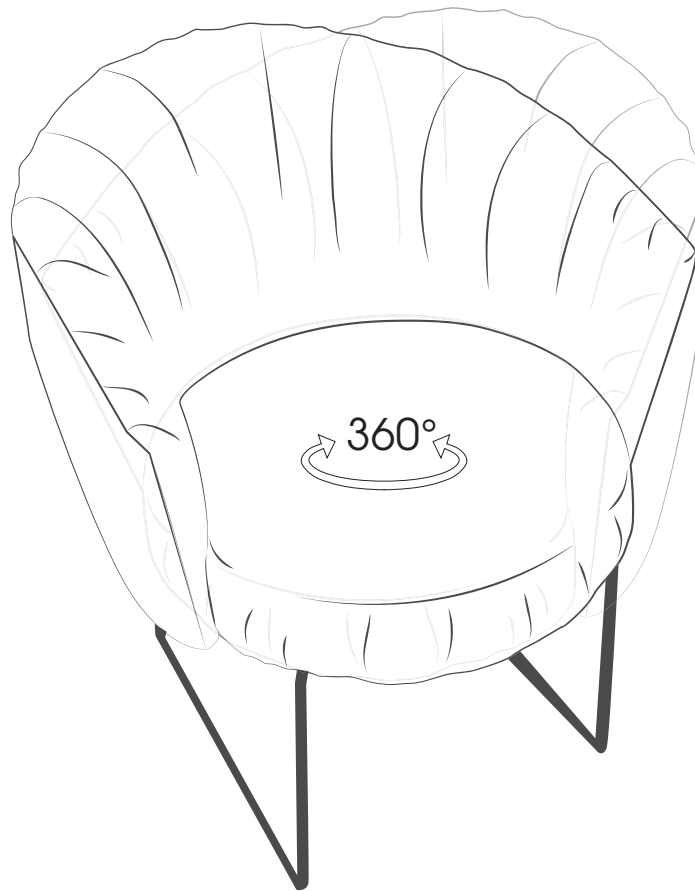

ASSEMBLY AND INSTRUCTION MANUAL

MODEL 2304 APERO

© 2023 KURT BEIER & KATI QUINGER

Bench with elegant pleating,
without armrest

Comfortable armchair with pleating
and 360° rotation function

Matching solid wood dining tables

360 ° Rotation function:

Attention! The maximum load capacity is 110 kg!

Use of back function

1. Adjustment of back slant:

To adjust the desired position grip the back from the outside and pull it carefully towards yourself.

2. To obtain zero position pull the back carefully beyond the top position towards yourself and fold down into zero position.

3. From zero position you can easily snap the back into desired position.

ATTENTION! DON'T SIT DOWN ON BACK!