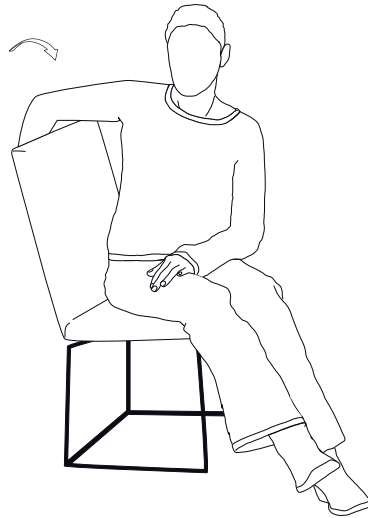

ASSEMBLY AND INSTRUCTION MANUAL

MODEL 2304 APERO

© 2023 KURT BEIER & KATI QUINGER

Bench with elegant pleating,
without armrest

Comfortable armchair with pleating
and 360° rotation function

Matching solid wood dining tables

360 ° Rotation function:

Attention! The maximum load capacity is 110 kg!

Use of back function

1. Adjustment of back slant:

To adjust the desired position grip the back from the outside and pull it carefully towards yourself.

2. To obtain zero position pull the back carefully beyond the top position towards yourself and fold down into zero position.

3. From zero position you can easily snap the back into desired position.

ATTENTION! DON'T SIT DOWN ON BACK!