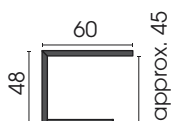

Side view (type 866)

Slide table