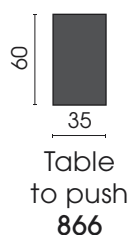

Each piece of furniture is handmade and unique. Deviations to the listed measurements may be caused by:
1. different upholstery materials (fabric, leather), 2. processing of ticking mats, 3. the pressure to combine individual parts, etc.
The seat comfort of a sofa type with larger seat depth usually differs from one with lower depth.

Keep all documents relating to the purchase of your furniture carefully, even beyond the legal warranty period of 2 years. You will find all important information in your product folder and also on our website www.bullfrog-design.com