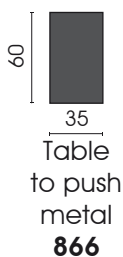

# PRODUCT INFORMATION MODEL 1118 SCOOP

© 2018 KURT BEIER & KATI QUINGER

Practical side table to push

01.06.2021

**SCOOP: METAL SLIDING TABLE**

DUE TO PUSH UNDERNEATH, THE PRACTICAL SIDE TABLE EASILY ADAPTS TO YOUR SOFA. THE FILIGREE LOWER FRAME (METAL MATT BLACK POWDER-COATED) GIVES IT A LIGHT LOOK. ENJOY THE COMFORT OF SCOOP.

**Base frame:** Metal square tube, matt black fine structure powder-coated

Table top	
	<b>Metal</b>
	Matt black fine structure powder-coated
<b>Table type</b>	<b>T65/T55/T47</b>
	
	✓

Side view (type 866)

**Slide table**

Each piece of furniture is handmade and unique. Deviations to the listed measurements may be caused by:  
 1. different upholstery materials (fabric, leather), 2. processing of ticking mats, 3. the pressure to combine individual parts, etc.  
 The seat comfort of a sofa type with larger seat depth usually differs from one with lower depth.