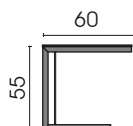

Base frame: Metal square tube, matt black fine structure powder-coated

Table top	
	Metal
	Matt black fine structure powder-coated
Table type	T65/T55/T47
	✓

Side view (type 866)

Slide table