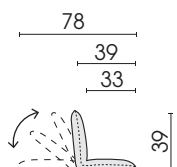

POCKET FOR POWERBANK
(Powerbank not included in scope of delivery)

LOW

MIDDLE

HIGH

Model OD0001 Pro.Bier is also available as indoor product!

For further informations refer to product information 0001 Pro.Bier.

04.06.2024

Side view type 572/572H

Side view type 584/584H

Functional seat cushions

Functional seat cushion
39 x 78
572

Functional seat cushion
49 x 88
584

Heatable functional seat cushions

Functional seat cushion,
heatable
39 x 78
572H