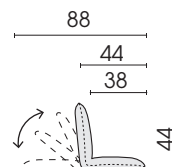

POCKET FOR POWERBANK
(Powerbank not included in scope of delivery)

LOW

MIDDLE

HIGH

Model OD0001 Pro.Bier is also available as indoor product!

For further informations refer to product information 0001 Pro.Bier.

04.06.2024

Side view type 572/572H

Side view type 584/584H

Functional seat cushions

Functional seat cushion
39 x 78
572

Functional seat cushion
49 x 88
584

Heatable functional seat cushions

Functional seat cushion,
heatable
39 x 78
572H