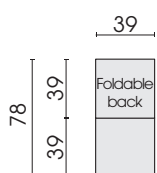

04.06.2024

Side view type 572/572H

Side view type 584/584H

Functional seat cushions

Functional seat cushion
39 x 78
572

Functional seat cushion
49 x 88
584

Heatable functional seat cushions

Functional seat cushion,
heatable
39 x 78
572H

Functional seat cushion
heatable
49 x 88
584H

Each piece of furniture is handmade and unique. Deviations to the listed measurements may be caused by:
1. different upholstery materials (fabric, leather), 2. processing of ticking mats, 3. the pressure to combine individual parts, etc.
The seat comfort of a sofa type with larger seat depth usually differs from one with lower depth.