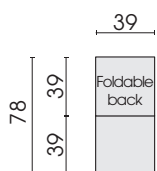

04.06.2024

Side view type 572/572H

Side view type 584/584H

Functional seat cushions

Functional seat cushion
39 x 78
572

Functional seat cushion
49 x 88
584

Heatable functional seat cushions

Functional seat cushion,
heatable
39 x 78
572H

Functional seat cushion
heatable
49 x 88
584H

Each piece of furniture is handmade and unique. Deviations to the listed measurements may be caused by:
1. different upholstery materials (fabric, leather), 2. processing of ticking mats, 3. the pressure to combine individual parts, etc.
The seat comfort of a sofa type with larger seat depth usually differs from one with lower depth.