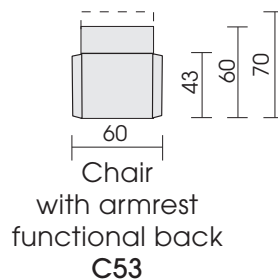

*Model OD5728 Casino is also available as indoor product!*

*For further informations refer to product information 5728 Casino.*

Side view

Side view

Chairs

Chair  
without armrest  
functional back  
**C43**

Chair  
with armrest  
functional back  
**C53**

Front view, type C06

Benches

Bench without armrest  
**C05**

Bench without armrest  
**C06**

Front view

Table

Dining table  
**T200**