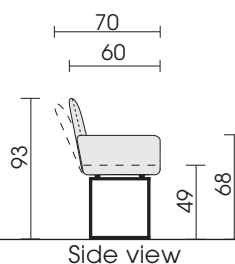

*Model OD5728 Casino is also available as indoor product!*

*For further informations refer to product information 5728 Casino.*

Side view

Side view

Chairs

Chair  
without armrest  
functional back  
**C43**