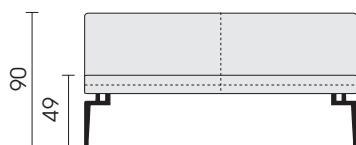

*Model OD5728 Casino is also available as indoor product!*

*For further informations refer to product information 5728 Casino.*

Side view

Side view

Chairs

Chair  
without armrest  
functional back  
**C43**

Chair  
with armrest  
functional back  
**C53**

Front view, type C06

Benches

Bench without armrest  
**C05**

Bench without armrest  
**C06**

Front view

Table

Dining table  
**T200**