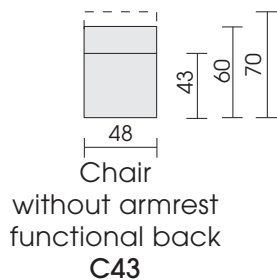

*Model OD5728 Casino is also available as indoor product!*

*For further informations refer to product information 5728 Casino.*

Side view

Side view

Chairs

Chair  
without armrest  
functional back  
**C43**

Chair  
with armrest  
functional back  
**C53**

Front view, type C06

Benches

Bench without armrest  
**C05**

Bench without armrest  
**C06**

Front view

Table

Dining table  
**T200**