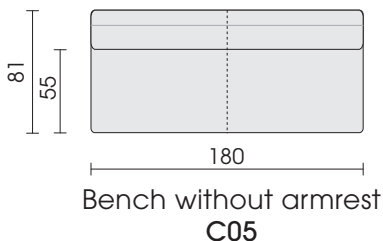

Benches

Bench without armrest
C05