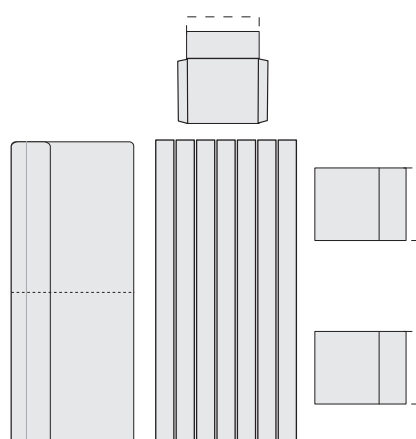

**Protective covers** (Waterproof)

Protective cover for type T200: SHT200

Protective cover for type C43: SHC43

Protective cover for type C53: SHC53

Protective cover for type C05: SHC05

Protective cover for type C06: SHC06

Combinations

- Type C53
- 2 x type C43
- Type C06
- Type T200

Each piece of furniture is handmade and unique. Deviations to the listed measurements may be caused by:

1. different upholstery materials (fabric, leather), 2. processing of ticking mats, 3. the pressure to combine individual parts, etc.
- The seat comfort of a sofa type with larger seat depth usually differs from one with lower depth.